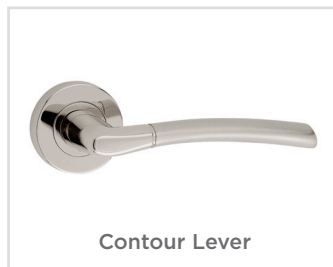

Internal Door Handles range - a first from ERA

Introducing ERA's first ever range of internal door handles, with a choice of designs and finishes, as well as matching escutcheons.

Quad Lever

Sweep Lever

Duo Lever

Twist Lever

Parallel Lever

Contour Lever

Turn & Release

Fixing Kit

Polished Chrome

Polished Nickel

Brushed Nickel

Our range of modern, stylish internal door handles has six designs to choose from, as well as matching escutcheons.

Our handles are comfortable to use with stylish, flawless lines in up to four finishes to perfectly complement any existing home décor.