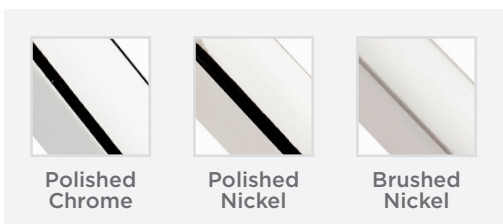

Internal Door Handles range - a first from ERA

Introducing ERA's first ever range of internal door handles, with a choice of designs and finishes, as well as matching escutcheons.

Quad Lever

Sweep Lever

Duo Lever

Twist Lever

Parallel Lever

Contour Lever

Turn & Release

Fixing Kit

Polished Chrome

Polished Nickel

Brushed Nickel

Our range of modern, stylish internal door handles has six designs to choose from, as well as matching escutcheons.

Our handles are comfortable to use with stylish, flawless lines in up to four finishes to perfectly complement any existing home décor.