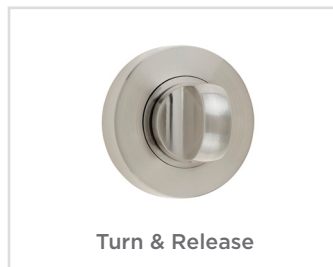

Internal Door Handles range - a first from ERA

Introducing ERA's first ever range of internal door handles, with a choice of designs and finishes, as well as matching escutcheons.

Quad Lever

Sweep Lever

Duo Lever

Twist Lever

Parallel Lever

Contour Lever

Turn & Release

Fixing Kit

Polished Chrome

Polished Nickel

Brushed Nickel

Our range of modern, stylish internal door handles has six designs to choose from, as well as matching escutcheons.

Our handles are comfortable to use with stylish, flawless lines in up to four finishes to perfectly complement any existing home décor.