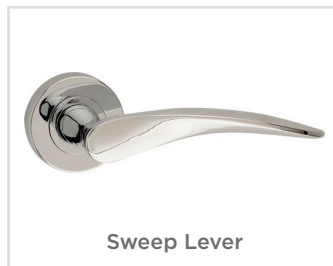

Internal Door Handles range - a first from ERA

Introducing ERA's first ever range of internal door handles, with a choice of designs and finishes, as well as matching escutcheons.

Quad Lever

Sweep Lever

Duo Lever

Twist Lever

Parallel Lever

Contour Lever

Turn & Release

Fixing Kit

Polished Chrome

Polished Nickel

Brushed Nickel

Our range of modern, stylish internal door handles has six designs to choose from, as well as matching escutcheons.

Our handles are comfortable to use with stylish, flawless lines in up to four finishes to perfectly complement any existing home décor.