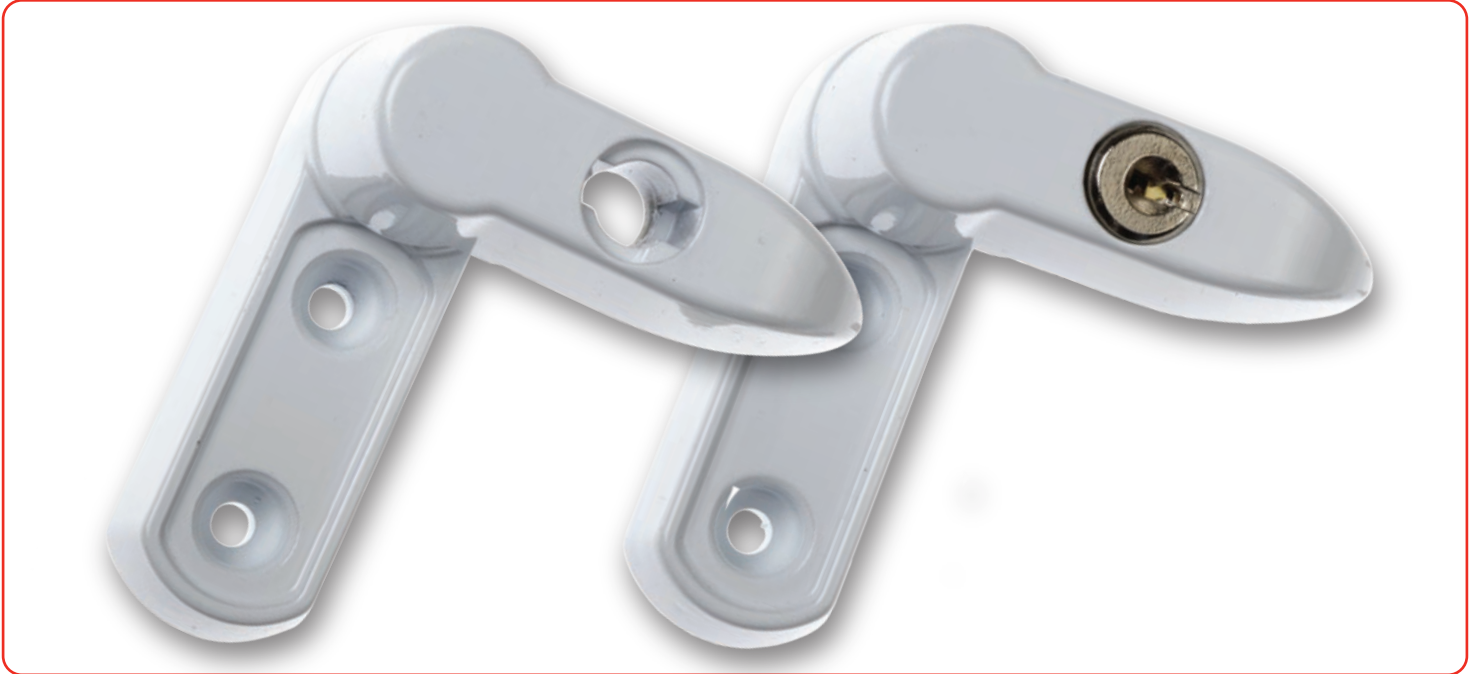

Snaplock for PVCu Windows

Features

- The PVCu Snaplock increases the security on PVCu windows
- Combines lock and handle into one unit
- Takes its name from the simple operation that allows it to 'snap' into place and 'lock' quickly and easily
- No fitting jig required - the Snaplock screws into existing installations and supplements the locking devices that are already in place
- Can be fitted to either open in or open out windows; and can be fixed to reinforced and non-reinforced sections
- Can also be used to upgrade security on PVCu doors
- Keyed and keyless versions available
- Over 100 key variations for the keyed version

Keyless Snaplock

Keyed Snaplock