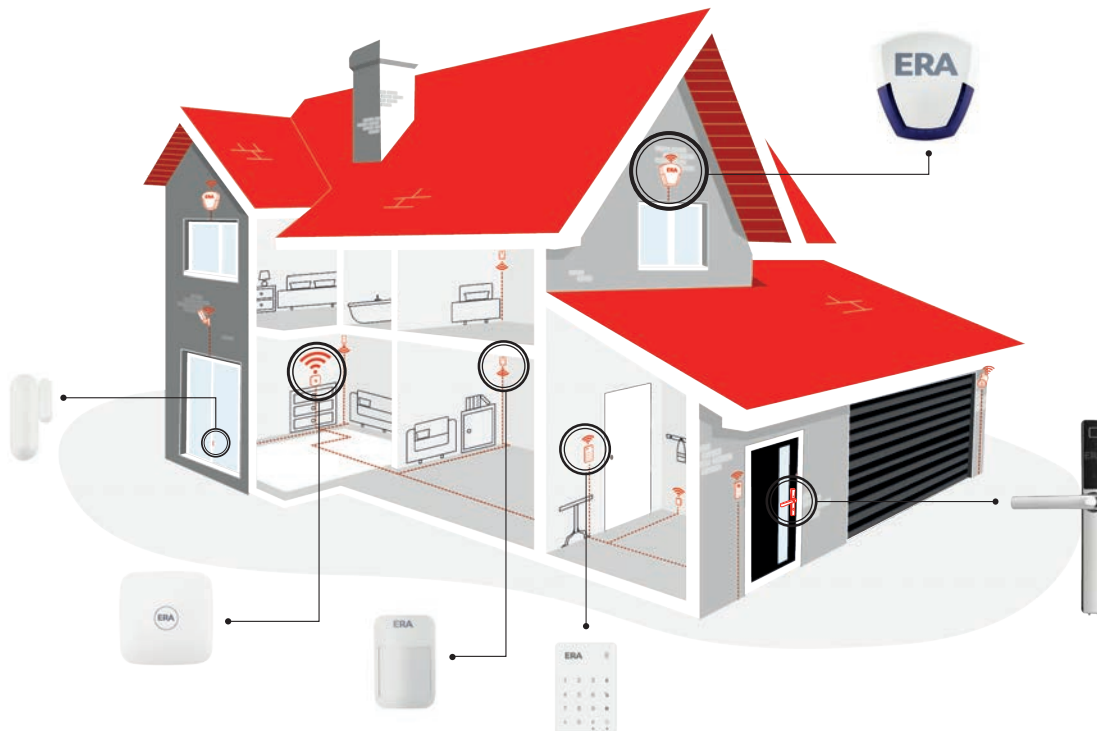

Keyless access for your home

The ERA Protect Smart Universal Door Handle offers you three smart ways to enter your property at the door. Or using the WiFi hub, you can remotely connect to unlock your door from anywhere, anytime. Offering you choice and convenience twinned with the highest security protection.

Encrypted Key Card

Simply tap for access

Tap on the handle for immediate access. Notifications and activity logs alert the main user when cards have been used, so you have the added reassurance that family members have arrived home.

Your home, your choice

Choose from matte black, polished chrome or satin chrome to complement your property exterior. A simple, stylish thumbturn allows easy exit from inside and a lift of the lever secures your property effortlessly.

Black

Polished Chrome

Satin Chrome

Get more from your ERA Protect Door Handle

For an allround approach to home security and monitoring, the EP1 door handle can work alongside ERA's wider smart home products. Why not add a smart alarm, window/door sensors, cameras, doorbell and sirens, at any time, building your smart home security as you go.