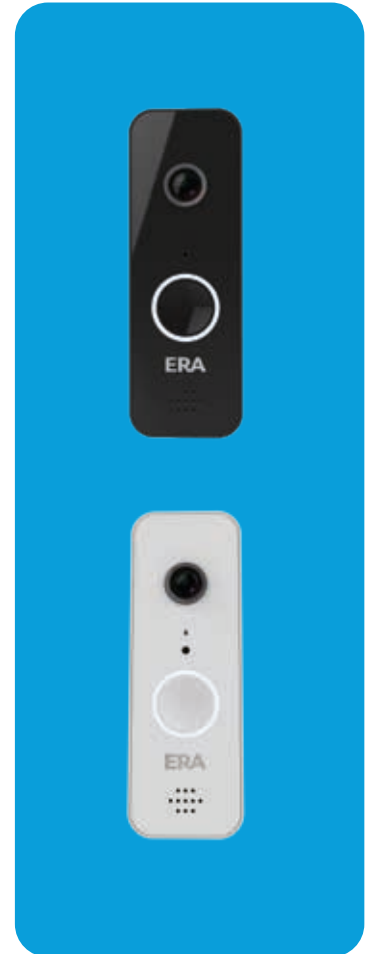

KIT CONTENTS

1 x Floodlight Camera

1 x Aerial

- ✓ 1 x Wall Mount
- ✓ 1 x Allen Key
- ✓ 1 x Drilling Template
- ✓ 1 x Reset Pin
- ✓ 1 x Quick Set Guide
- ✓ 1 x Fixing Kit
- ✓ 1 x Window Sticker

FEATURES

- **Discreet security.** The Floodlight Camera looks like any other floodlight and lights up with a 950 Lumen light when motion is detected, but also begins recording video in 1080p to secure cloud storage.
- **Easy access.** Access video logs and footage as well as live view via easy to use smartphone app. Settings are intuitive and adjustable to requirements.
- **Integrated System.** Can be used as an integrated system, standalone or as part of the ERA Protect alarm system.
- **Weatherproof.** This robust Floodlight Camera is weather-proof to IP55 international standards and is perfect for watching driveways, observing gardens and outbuildings.

Name

Part Number

Floodlight Camera

SCAEFBL1080

SMART VIDEO DOORBELL

ANSWERING YOUR DOOR MADE EASY

KM 722890

CLOUD BASED

1080P HD
CAMERA

SMARTPHONE
CONTROL

ANSWERING YOUR DOOR FROM ANYWHERE, ANYTIME

Never miss a caller to your door with the ERA Smart Video Doorbell, a wired doorbell that has superb motion detection capabilities as well as two way talk and caller logging.