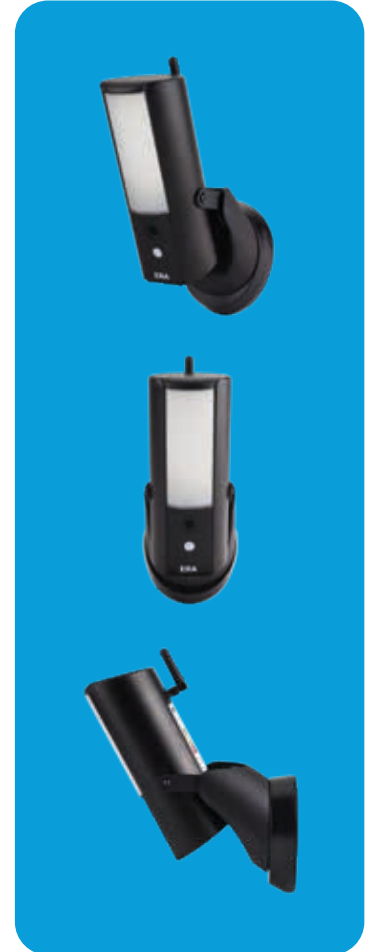

FEATURES

- **Secure as can be.** With protected power wiring to guard against vandals and weather, your camera can be relied on for 24hr protection.
 - **Encrypted.** 128 bit SSL security, your clips will be safely stored for 30 days*
*With ERA subscription.
 - **Improved detection.** PIR motion detection reduces false alerts.
- **Easy to use.** ERA Outdoor Camera can be accessed via smartphone and can be operated as standalone or as part of a full security system of alarm and additional cameras.
- **Weatherproof.** This robust Outdoor Security Camera is weatherproof to IP66 international standards and is perfect for watching driveways, observing gardens and outbuildings. Complete with a fitted sun shield to deflect heat away from the Camera, you can keep a watchful eye over your property come rain or shine.

Name

Part Number

Outdoor WiFi Camera

SCAEXWH1080

FLOODLIGHT CAMERA

WIFI 1080P OUTDOOR FLOODLIGHT CAMERA

KM 722890

CLOUD BASED

1080P HD
CAMERA

SMARTPHONE
CONTROL

DISCREET SECURITY. MORE THAN JUST A FLOODLIGHT

The floodlight camera activates on PIR motion detection as well as sending HD video footage to your phone for live view or recording.

KEY BENEFITS

Works with your smartphone via WiFi or ethernet

Live view capability day or night

PIR to detect motion triggers 950 lumen LED light

Video cloud recording and activity logs to review motion events