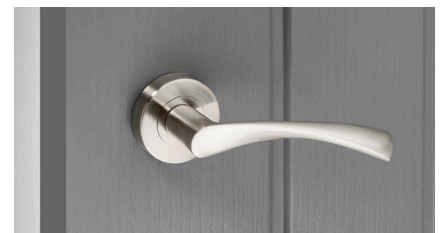

## Twist Lever on Linear Rose

### Features

- **Stylish Twist lever on rose**  
Quick and easy installation task
- **Product dimensions**  
Lever length: 120mm, Projection: 60mm, Rose diameter: 50x11mm
- **Suitable for timber doors, in domestic use only**  
Will meet requirements for many homes
- **Available in three contemporary finishes with matching bathroom escutcheon**  
Brushed Nickel, Polished Nickel and Polished Chrome
- **Supplied as a pair, complete with fixing kit**  
Includes bolt-through and wood screws, Allen key, grub screw and 8mm spindle
- **Sprung handle design – returns to original position when released**  
Ergonomically sound for user
- **50mm screw-on round rose**  
Conceals fixings for modern aesthetic
- **Tested to 100,000 cycles**  
Comes with 10 year mechanical guarantee
- **Low maintenance finish**  
Limited upkeep – low effort but high performing product