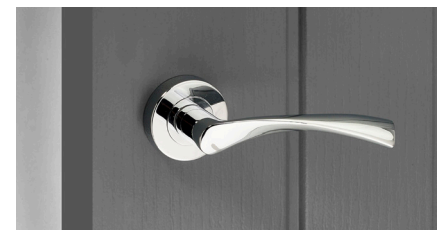

## Twist Lever on Linear Rose

### Features

- **Stylish Twist lever on rose**  
Quick and easy installation task
- **Product dimensions**  
Lever length: 120mm, Projection: 60mm, Rose diameter: 50x11mm
- **Suitable for timber doors, in domestic use only**  
Will meet requirements for many homes
- **Available in three contemporary finishes with matching bathroom escutcheon**  
Brushed Nickel, Polished Nickel and Polished Chrome
- **Supplied as a pair, complete with fixing kit**  
Includes bolt-through and wood screws, Allen key, grub screw and 8mm spindle
- **Sprung handle design – returns to original position when released**  
Ergonomically sound for user
- **50mm screw-on round rose**  
Conceals fixings for modern aesthetic
- **Tested to 100,000 cycles**  
Comes with 10 year mechanical guarantee
- **Low maintenance finish**  
Limited upkeep – low effort but high performing product

Brushed Nickel

Polished Nickel

Polished Chrome