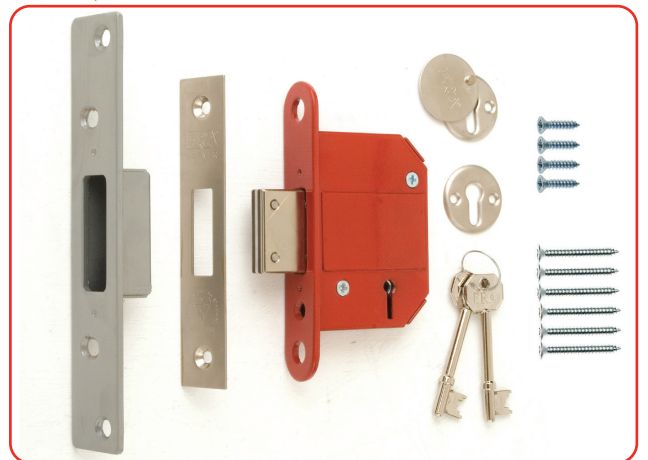

### BS High Security Fortress Mortice Lock

BS3621:2017

### Features

- 5 lever British Standard High Security Mortice Lock
- Meets the requirements of BS3621:2017 and is suitable for the demands of the insurance companies and the Police
- High security levels are delivered by a 20mm bolt throw
- Hardened steel plates on both to resist drilling
- Twin hardened steel plates in the Deadbolt resists hacksawing
- Sashlock features an easily reversible latch bolt without the removal of the lock cover
- 1,000 key variations for added security
- Steel levers have false notching to resist lock picking
- 64mm (2½") and 76mm (3") backset options
- Rebates Sets available in 12.7mm (½") and 25.4mm (1")
- Brass Effect, Satin or Chrome Effect finishes available

Deadlock

Sashlock