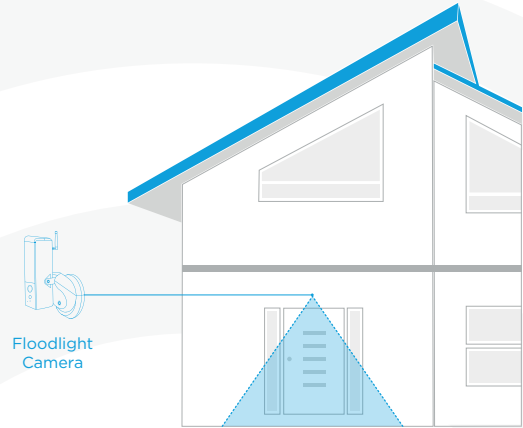

- **Discreet security.** The floodlight camera looks like any other floodlight and lights up with a 950 Lumen light when motion is detected, but also begins recording video in 1080p to secure cloud storage.
- **Easy access.** Access video logs and footage as well as live view via easy to use smartphone app. Settings are intuitive and adjustable to requirements.
- **Integrated System.** Can be used as an integrated system, standalone or as part of the ERA Protect alarm system.
- **Weatherproof.** This robust Outdoor Security Camera is weatherproof to IP55 international standards and is perfect for watching driveways, observing gardens and outbuildings.

TECHNICAL INFORMATION

Floodlight Camera HD

Item	Parameter
Power Requirements:	100-240VAC 3A
Weatherproof:	IP55 Rated waterproof and weatherproof
LED Output:	950 Lumens/3000K LED Lamp
Viewing Angle:	120° Horizontal
Image Quality:	H.264 High Profile, 1/2.8" CMOS Full HD (1920*1080P)
Connectivity:	Wi-Fi 802.11 b/g/n 2.4GhZ & Ethernet (WPA, WPA2-PSK)
PIR Detection:	100°
PIR Detection Range:	Up to 15m
Size:	Body: 70 (W) x 180 (H) x 65 (D)mm Bracket: 95 (W) x 110 (H) x 110 (D)mm
Weight:	1kg
EAN:	5054040301905

PACKAGING

Kit Content

Includes: 1 Floodlight Camera, 1 x Wall Mount, 1 x WiFi Antenna, 1 x Drilling Template, 1 x Fixing and Configuration Kit, 1 x Quick Start Guide

SUGGESTED INSTALLATION

ERA Home Security Ltd