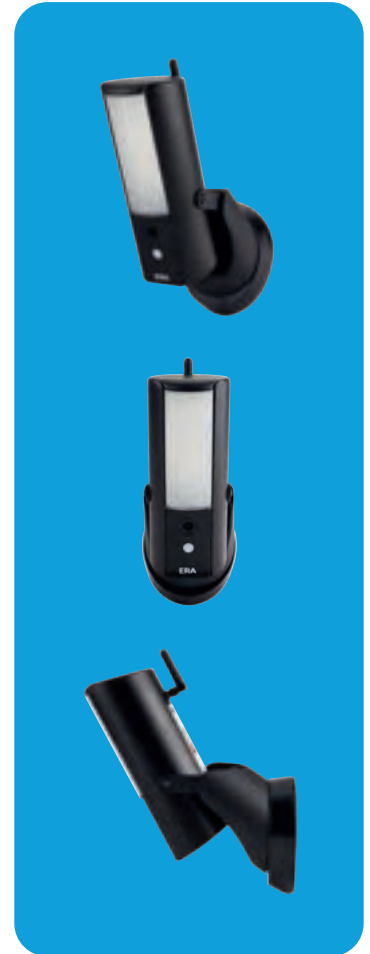

*With ERA subscription.

Improved detection. PIR motion detection reduces false alerts.
- Easy to use. ERA Outdoor Camera can be accessed via smartphone and can be operated as standalone or as part of a full security system of alarm and additional cameras.
- Weatherproof. This robust Outdoor Security Camera is weatherproof to IP66 international standards and is perfect for watching driveways, observing gardens and outbuildings. Complete with a fitted sun shield to deflect heat away from the Camera, you can keep a watchful eye over your property come rain or shine.

Name

Part Number

OutdoorWiFiCamera

SCAEXWH1080

FLOODLIGHT CAMERA

WIFI 1080P OUTDOOR FLOODLIGHT CAMERA

KM 722890

CLOUD BASED

1080P HD
CAMERA

SMARTPHONE
CONTROL

DISCREET SECURITY. MORE THAN JUST A FLOODLIGHT

The floodlight camera activates on PIR motion detection as well as sending HD video footage to your phone for live view or recording.

KEY BENEFITS

Works with your smartphone via WiFi or ethernet

Live view capability day or night

PIR to detect motion triggers 950 lumen LED light

Video cloud recording and activity logs to review motion events