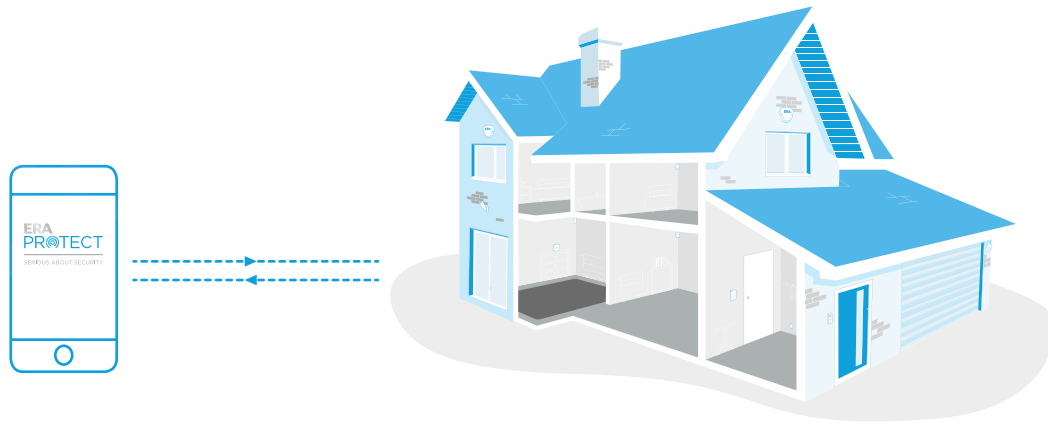

ERA PROTECT

SERIOUS ABOUT SECURITY

NEXT GENERATION SMART SECURITY

INTRODUCTION

One system, one smartphone app and a multitude of capabilities and features that empower you to own your smart security from start to finish.

Welcome to ERA Protect, the first security system of its kind to achieve the BSI IoT Security Kitemark, giving it the ultimate accreditation for security standards.

Accessible from anywhere in the world via a secure, encrypted server, the alarm and cameras work seamlessly together to provide round-the-clock monitoring and alerts, all stored to the cloud.

Wireless and app controlled, ERA Protect is adaptable to the environment it operates in.

Add or remove additional accessories at any time, such as sensors and cameras, to make the system as big or as small as you need; perfect for people not necessarily rooted to one place.