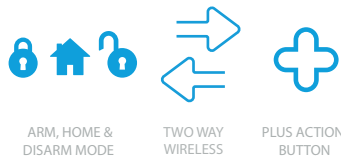

SMARTPHONE CONTROL

TWO WAY WIRELESS

WIRELESS WINDOW/DOOR SENSORS GIVE ADDED PIECE OF MIND

The wireless Window/Door Sensor connects to the system to provide alerts on arming (open warning) as well as alerts when triggered.

Door/Window Sensor

SALAPWHMAG

REMOTE CONTROL

WIRELESS REMOTE CONTROL

LOCAL ACCESS BY KEYRING REMOTE, QUICK AND EASY

Never worry about getting access to your alarm quickly, as the handy remote control means you don't need to worry about using your phone all the time. With arm, disarm, home arm and Plus options, you can use your alarm day-to-day with ease.