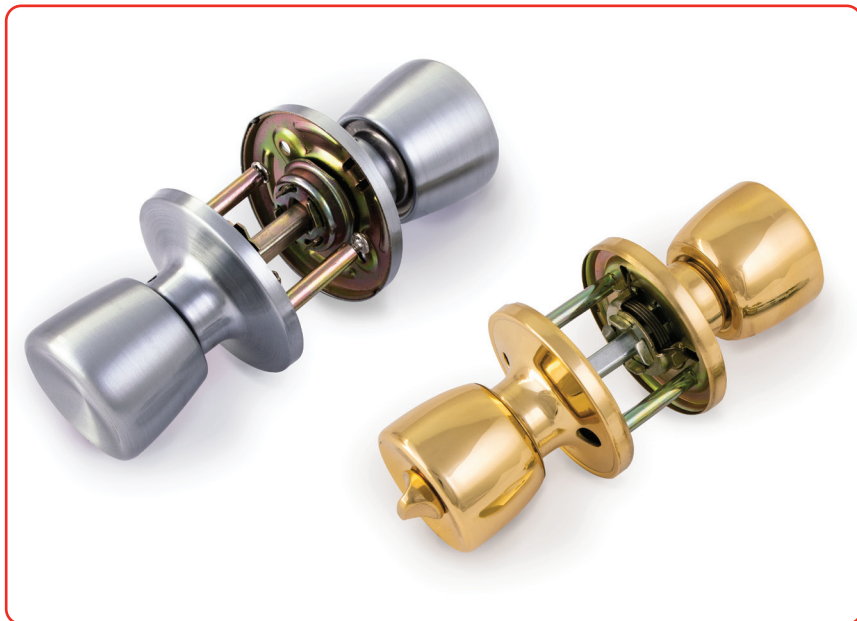

Door Knob Sets

Entrance Lock Set and Tubular Latch

Passage Knob Set and Tubular Latch

Privacy Knob Set and Tubular Latch

Dummy Knob

Features

- Door Knob Sets are available as Entrance, Privacy, Passage or Dummy function
- Easy to install
- Supplied with fitting instructions and templates
- Tubular latches are adjustable to either 60mm or 70mm
- Suitable for both commercial and domestic applications
- **Entrance Lock** has been designed for applications on front and back doors and can be locked from either inside or outside. Key locking for the outside and a turn knob for the inside.
- **Passage Knob** is suitable for internal doors and is non locking, giving free access at all times.
- **Privacy Lock** has been designed for bathroom and bedroom applications with an emergency release on the external knob, combining safety and privacy.
- **Dummy Door Knob** is suitable for internal doors and is a non locking single door knob permanently fixed to the door to be used in conjunction with a Tubular Roller Latch.
- Brass, Satin and Chrome finishes are available