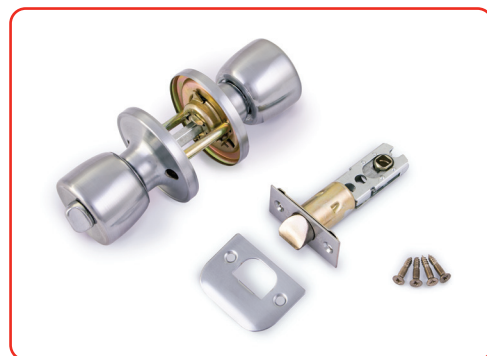

Door Knob Sets

Entrance Lock Set and Tubular Latch

Passage Knob Set and Tubular Latch

Privacy Knob Set and Tubular Latch

Dummy Knob

Features

- Door Knob Sets are available as Entrance, Privacy, Passage or Dummy function
- Easy to install
- Supplied with fitting instructions and templates
- Tubular latches are adjustable to either 60mm or 70mm
- Suitable for both commercial and domestic applications
- **Entrance Lock** has been designed for applications on front and back doors and can be locked from either inside or outside. Key locking for the outside and a turn knob for the inside.
- **Passage Knob** is suitable for internal doors and is non locking, giving free access at all times.
- **Privacy Lock** has been designed for bathroom and bedroom applications with an emergency release on the external knob, combining safety and privacy.
- **Dummy Door Knob** is suitable for internal doors and is a non locking single door knob permanently fixed to the door to be used in conjunction with a Tubular Roller Latch.
- Brass, Satin and Chrome finishes are available