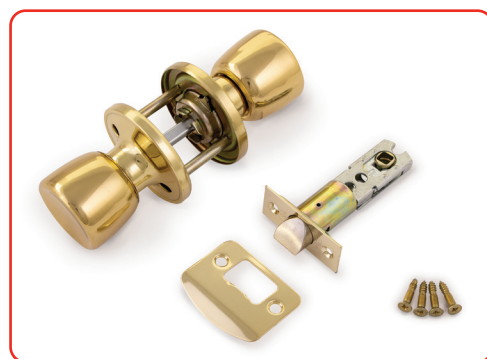

Door Knob Sets

Entrance Lock Set and Tubular Latch

Passage Knob Set and Tubular Latch

Privacy Knob Set and Tubular Latch

Dummy Knob

Features

- Door Knob Sets are available as Entrance, Privacy, Passage or Dummy function
- Easy to install
- Supplied with fitting instructions and templates
- Tubular latches are adjustable to either 60mm or 70mm
- Suitable for both commercial and domestic applications
- **Entrance Lock** has been designed for applications on front and back doors and can be locked from either inside or outside. Key locking for the outside and a turn knob for the inside.
- **Passage Knob** is suitable for internal doors and is non locking, giving free access at all times.
- **Privacy Lock** has been designed for bathroom and bedroom applications with an emergency release on the external knob, combining safety and privacy.
- **Dummy Door Knob** is suitable for internal doors and is a non locking single door knob permanently fixed to the door to be used in conjunction with a Tubular Roller Latch.
- Brass, Satin and Chrome finishes are available