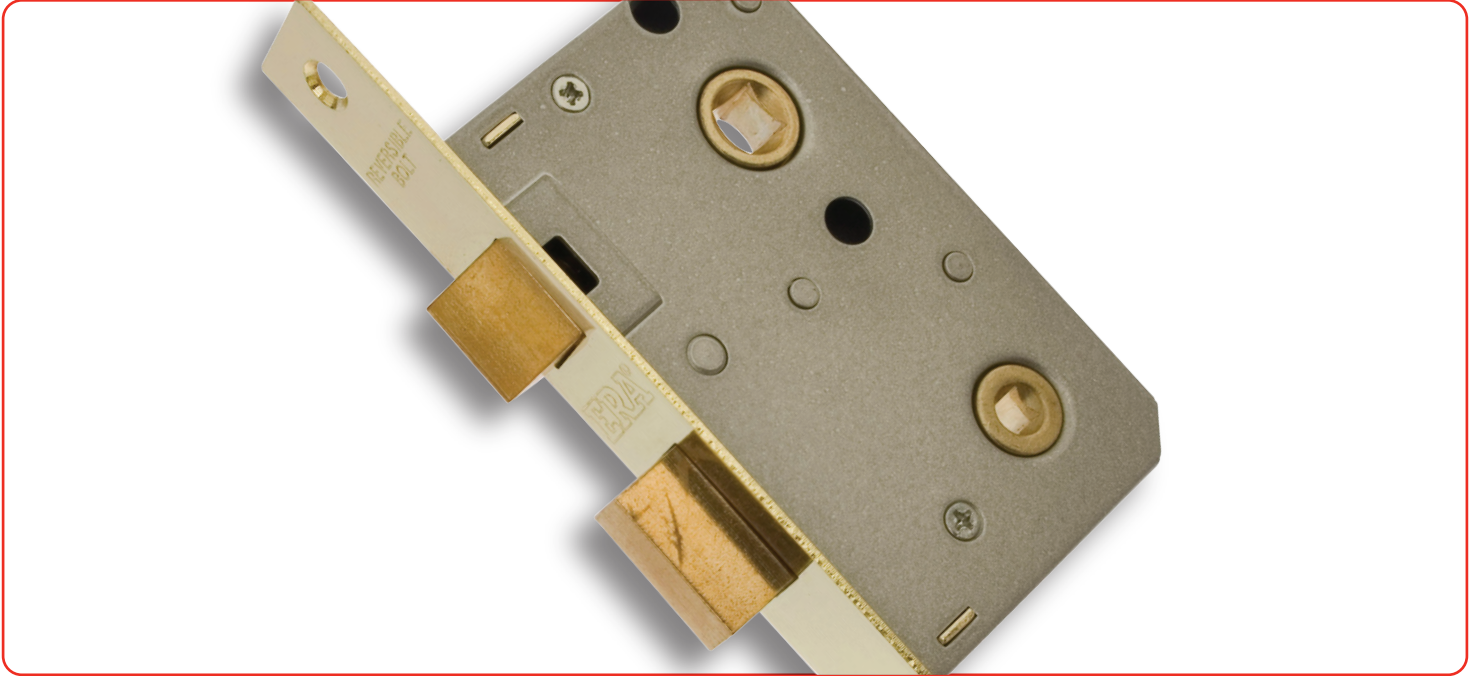

Bathroom Door Lock

Features

- Specially designed for bathroom doors
- Features a deadbolt which is operated by a thumbturn handle
- Easily reversible latch bolt, fitting both left and right hinged inward or outward opening doors
- Available in 64mm (2½") and 76mm (3") backsets
- Brass Effect and Chrome Effect finishes available